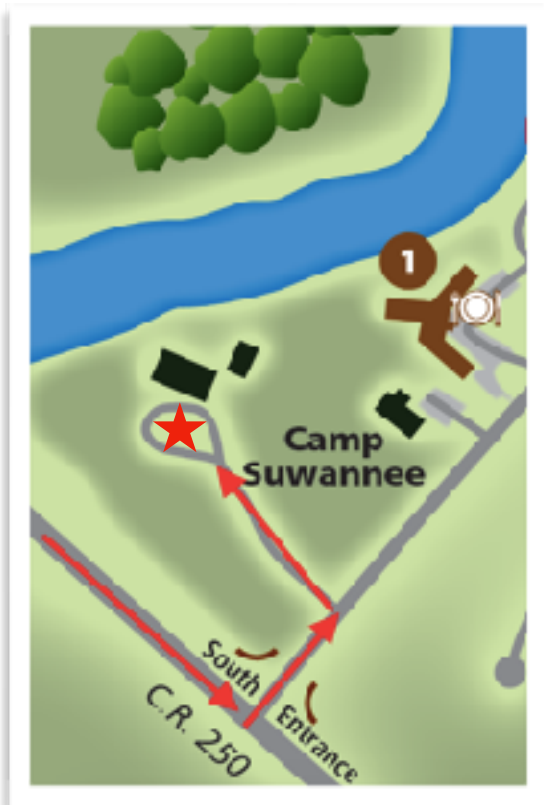

**Location:**

Camp Suwannee Campus Map  
11057 Dowling Park Dr. Live Oak, FL 32060

**Eastbound on I-10:** Exit I-10 at Exit 258, Hwy. 53, for Madison. From the exit, turn right onto Hwy. 53 south. Proceed south on Hwy. 53 for 14 miles, turning left onto County Road 250 just after entering Lafayette County. Cross the Suwannee River and proceed approximately 1/2 mile to the caution light at the south entrance:  
Camp Suwannee Campus

Take the first left turn off of Dowling Park Dr into the Camp Suwannee Campus.

Follow the road until the roundabout parking area at the Rumph Pavilion/Gymnasium.

★ Students should unload at this location and check-in for the retreat.